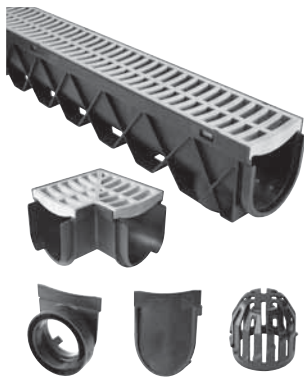

Channel Drains • Catch Basins • Grates • Valve Boxes

Price List

Effective
July 20, 2011

Channel Drain and Accessories

Part Number	Color	Description	Inventory Code	Weight Each - LBS.	Carton Quantity	Trade/List Price Each
FSD-CHGG	Black	39.5" Channel Drain with Grey Grate	4SD	4.77	9	\$75.52
FSD-GP3G	Black	Contractor Pack: 3 pieces of Channel with Grey Grate, 1 End Cap & 1 End Outlet	4SD	15.69	3	\$226.55
FSD-90CGG	Black	90° Corner with Grey Grate	4SDA	.90	4	\$38.455
FSD-EC	Black	End Cap for Channel Drain	4SDA	.11	10	\$9.54
FSD-EO	Black	End Outlet for Channel Drain	4SDA	.20	10	\$9.54
FSD-LG	Black	Leaf Guard for Channel Drain	4SDA	.10	10	\$9.54

12" and 20" Round Top Distribution Boxes and Accessories

Part Number	Color	Description	Inventory Code	Weight Each - LBS.	Carton Quantity	Trade/List Price Each
FSD-3017-HB	Black	12" Round D-Box W/Feet & Seals	6	3.40	4	\$93.50
FSD-3017-20HB	Black	20" Round 8 Hole D-Box W/Seals	6	7.25	4	\$110.00
FSD-3017-12BKIT	Black	Kit/12" Round D-box W/Grate, Feet & Seals	6	5.03	1	\$148.50
FSD-3017-20BKIT	Black	Kit/20" Round 8 Hole D-Box W/Grate & Seals	6	11.53	1	\$187.00
FSD-3017-12SKIT	Black	Kit/12" Round D-Box W/Lid, Feet & Seals	6	4.74	1	\$148.50
FSD-3017-20SKIT	Black	Kit/20" Round 8 Hole D-Box W/Lid & Seals	6	10.60	1	\$187.00
FSD-3001	Black	2", 3" or 4" D-Box Seal and Nut	6	0.10	20	\$3.30
FSD-3017-R	Green	6" Riser for 12" D-Box	6	2.30	4	\$55.00
FSD-3009	Green	6" Riser for 20" D-Box	6	3.87	4	\$77.00
FSD-3017-GEB	Black	12" Round / Flat Grate	6	1.65	4	\$49.50
FSD-3017-G20B	Black	20" Round / Flat Grate	6	4.29	4	\$77.00
FSD-3017-CB	Green	12" Round / Solid Lid	6	1.35	4	\$55.00
FSD-3017-C20	Green	20" Round / Solid Lid	6	5.08	4	\$82.50